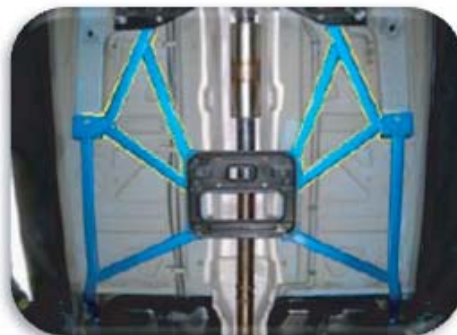

NEWS0809-1

Product Information

BMW MINI Cooper S (R53) 2002-2006

Name of product		Part No.	Price (exc tax)	Remark	
Strut Brace	Front	BM0 540 A	£116.31	OS Type	
	Rear	BM0 541 A	£116.31	OS Type	
Power Brace	Front	BM0 492 F	£193.05		
	Rear	BM0 492 R	£193.05		
Roll Cage	SAFETY21 (Black)	4-8 points	BM0 270 ***	from £320.00	Steel, Escape Dash
		6-8 points	BM0 290 ***	from £520.00	Steel, Through Dash
	D1 (Blue)	4-8 points	BM0 261 ***	from £360.00	Cr-Mo, Escape Dash
		6-8 points	BM0 265 ***	from £575.00	Cr-Mo, Through Dash
Anti-Roll Bar	Front	BM0 311 A27	£193.85	27mm	
	Rear	BM0 311 BJ19	£155.09	19mm (2 stage adjustable)	
LSD	Front	LSD BM0 ***	£991.28	RS Type / 1 & 1.5 way	